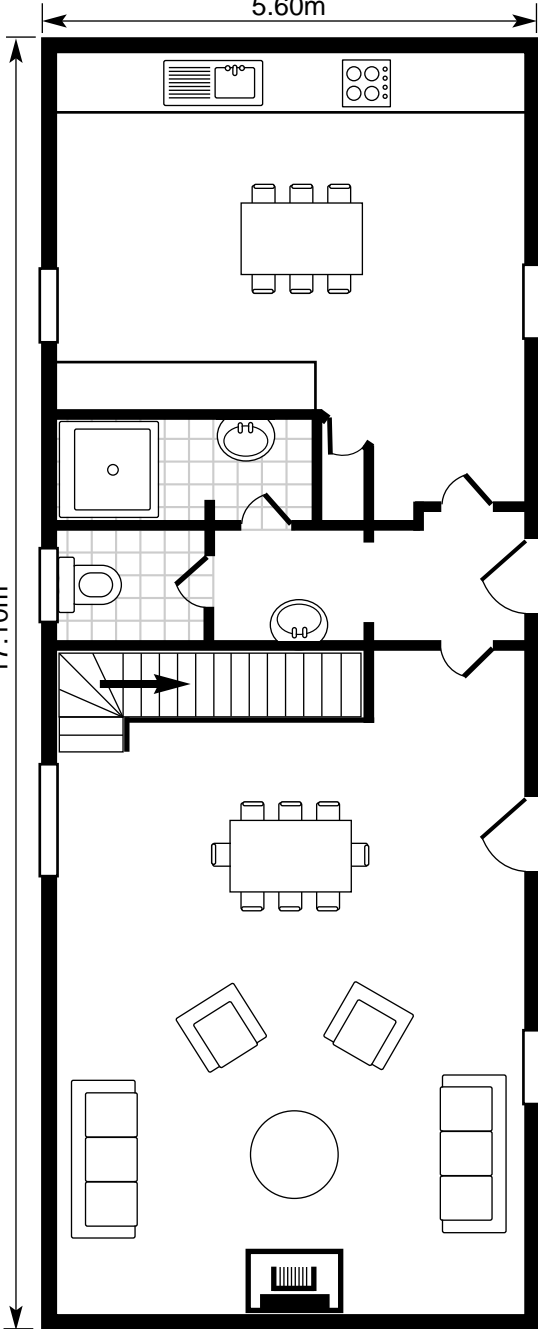

Maison Principale (sleeps 6)

Ground Floor

First Floor

L'Mairie (sleeps 8)

5.60m

17.10m

Ground Floor

Floor plans not to scale

First Floor

Le Cidre (sleeps 4)

Ground Floor

First Floor

Lé Puits (sleeps 6)

L'Ecurie (sleeps 6)

5.50m

Ground Floor

Floor plans not to scale

First Floor