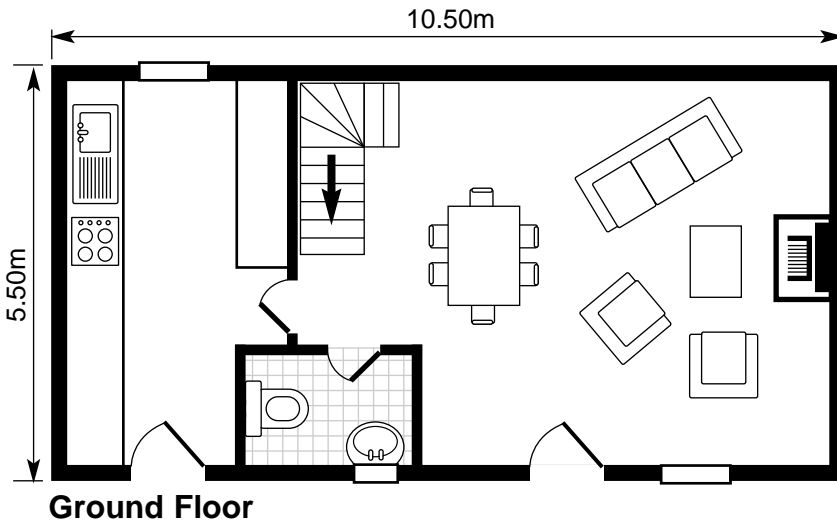

Maison Principale (sleeps 6)

Ground Floor

First Floor

L'Mairie (sleeps 8)

5.60m

17.10m

Ground Floor

Floor plans not to scale

First Floor

Le Cidre (sleeps 4)

Ground Floor

First Floor

Lé Puits (sleeps 6)

L'Ecurie (sleeps 6)

5.50m

Ground Floor

Floor plans not to scale

First Floor