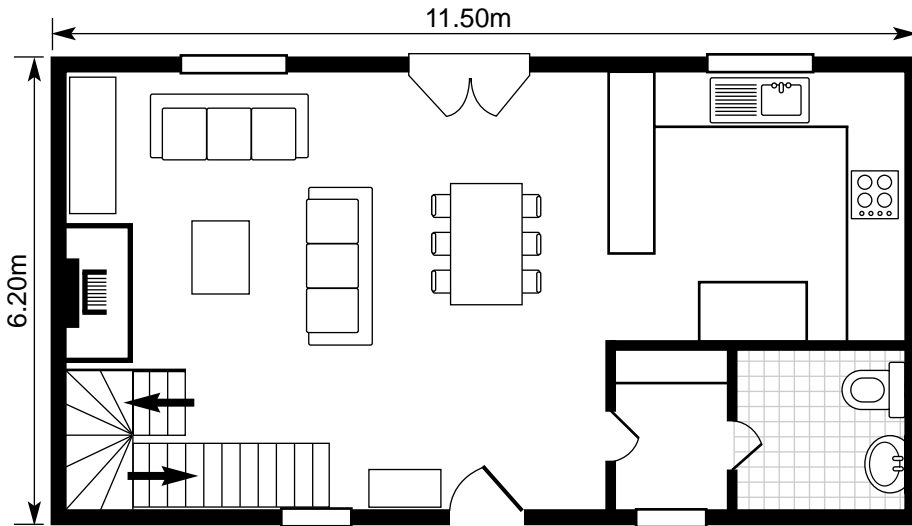

Maison Principale (sleeps 6)

Ground Floor

First Floor

L'Mairie (sleeps 8)

5.60m

17.10m

Ground Floor

Floor plans not to scale

First Floor

Le Cidre (sleeps 4)

Ground Floor

First Floor

Lé Puits (sleeps 6)

L'Ecurie (sleeps 6)

5.50m

Ground Floor

Floor plans not to scale

First Floor