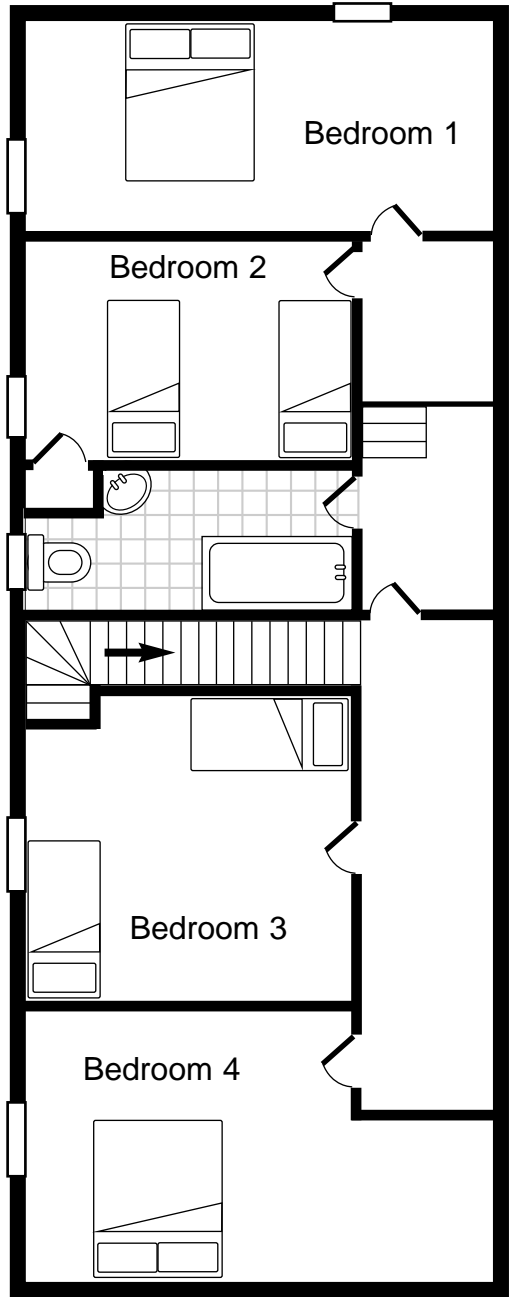

Maison Principale (sleeps 6)

Ground Floor

First Floor

L'Mairie (sleeps 8)

5.60m

17.10m

Ground Floor

Floor plans not to scale

First Floor

Le Cidre (sleeps 4)

Ground Floor

First Floor

Lé Puits (sleeps 6)

L'Ecurie (sleeps 6)

5.50m

Ground Floor

Floor plans not to scale

First Floor