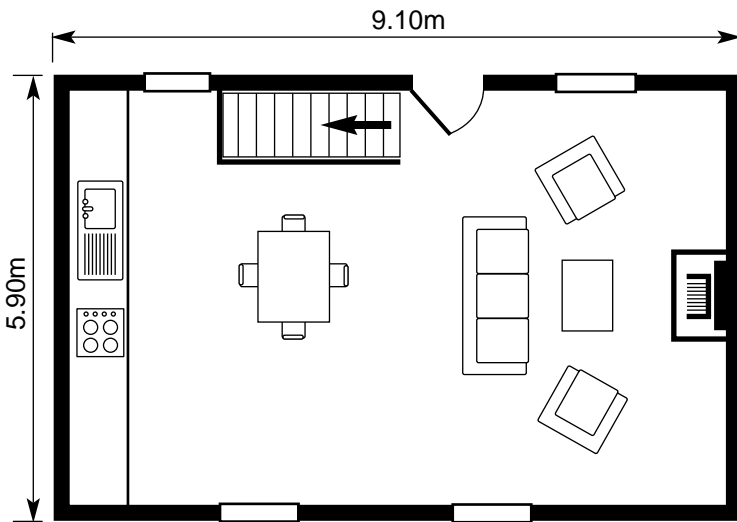

Maison Principale (sleeps 6)

Ground Floor

First Floor

L'Mairie (sleeps 8)

5.60m

17.10m

Ground Floor

Floor plans not to scale

First Floor

Le Cidre (sleeps 4)

Ground Floor

First Floor

Lé Puits (sleeps 6)

L'Ecurie (sleeps 6)

5.50m

Ground Floor

Floor plans not to scale

First Floor